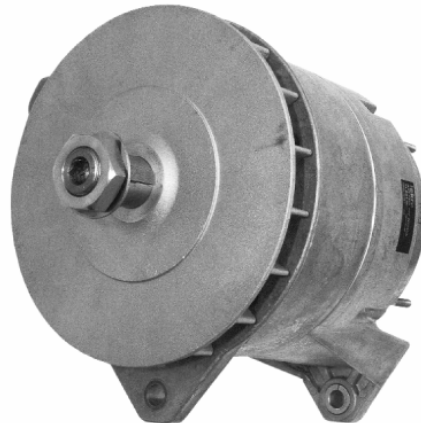

NOTE: Alternator with 7-groove pulley

NEW ALTERNATOR

Aftermarket P/N: 1092
O.E. P/No: 11.203.229
Type No.: AAT1327
Technical specification: 28V 120A

APPLICATIONS

Trucks, buses

KAESSBOHRER

SETRA S210/S211H/S212H, SETRA S213H,HR,RL,
SETRA S214/S215H,HD, SETRA S215HR,RL,SL,UL,
SETRA S216HDS, SETRA S228DT, SETRA S250 Spezial,
SETRA S300N/NC, SETRA S309HD, SETRA S312HD,
SETRA S312HD, SETRA S313UL, SETRA S315HD,HDH

CROSS REFERENCES

BOSCH: 0120689526, 0986039140

KAESSBOHRER: 7 421 345 000

NEW ALTERNATOR

Aftermarket P/N: IA 1093
O.E. P/No: 11.203.230
Type No.: AAT1328
Technical specification: 28V 120A

APPLICATIONS

CUMMINS, MAN, MTU, MWM-DIESEL