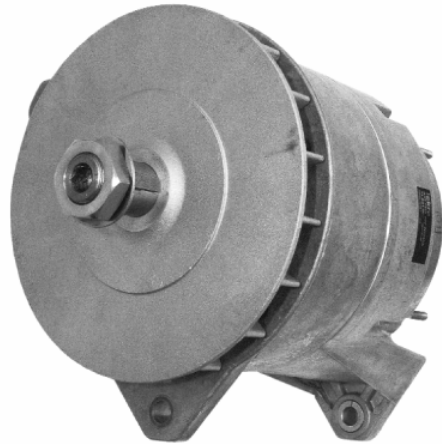

NEW ALTERNATOR

Aftermarket P/N: IA 1101
O.E. P/No: 11.203.237
Type No.: AAT1335
Technical specification: 28,5V 140A

APPLICATIONS

Trucks, buses
SCANIA (SAAB-SCANIA)
K 114EB,IB, K 124EB,IB, SERIE94 K,L,N 94E

CROSS REFERENCES

BOSCH: 0120689562
SCANIA (SAAB-SCANIA): 475885

NOTE: Alternator with clockwise rotation fan!