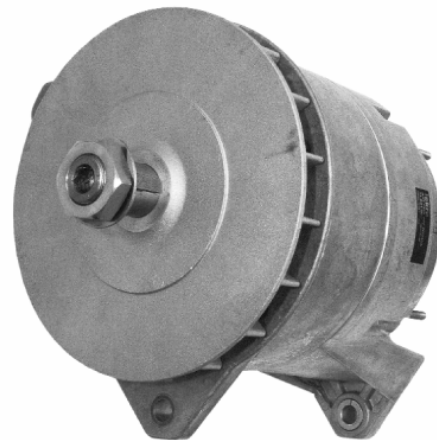

CROSS REFERENCES

BOSCH: 0120689526, 0986039140

KAESSBOHRER: 7 421 345 000

NEW ALTERNATOR

Aftermarket P/N: IA 1093
O.E. P/No: 11.203.230
Type No.: AAT1328
Technical specification: 28V 120A

APPLICATIONS

CUMMINS, MAN, MTU, MWM-DIESEL

APPLICATIONS KHD, MAN, MWM

CROSS REFERENCES BOSCH: 0120689553

NOTE: Alternator with insulated ground!

NEW ALTERNATOR

Aftermarket P/N: 1098
O.E. P/No: 11.203.234
Type No.: AAT1332
Technical specification: 28V 140A

APPLICATIONS

KHD

CROSS REFERENCES

BOSCH: 0120689555
KHD (DEUTZ AG): 118 0894

NOTE: Alternator with insulated ground!

NEW ALTERNATOR

Aftermarket P/N: 1099
O.E. P/No: 11.203.235
Type No.: AAT1333
Technical specification: 28V 140A

APPLICATIONS

KHD, MAN

CROSS REFERENCES

BOSCH: 0120689557
KHD (DEUTZ AG): 118 1180
MAN: 51 26101 7222

NOTE: Alternator with insulated ground!

NEW ALTERNATOR

Aftermarket P/N: IA 1100
O.E. P/No: 11.203.236
Type No.: AAT1334
Technical specification: 28V 140A