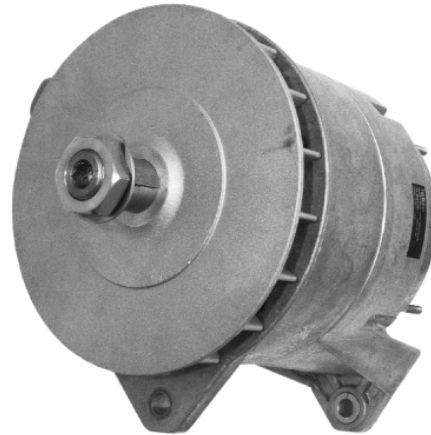

NOTE: Alternator with 7-groove pulley

NEW ALTERNATOR

Aftermarket P/N: 1092
O.E. P/No: 11.203.229
Type No.: AAT1327
Technical specification: 28V 120A

APPLICATIONS

Trucks, buses

KAESSBOHRER

SETRA S210/S211H/S212H, SETRA S213H,HR,RL,
SETRA S214/S215H,HD, SETRA S215HR,RL,SL,UL,
SETRA S216HDS, SETRA S228DT, SETRA S250 Spezial,
SETRA S300N/NC, SETRA S309HD, SETRA S312HD,
SETRA S312HD, SETRA S313UL, SETRA S315HD,HDH

CROSS REFERENCES

BOSCH: 0120689526, 0986039140

KAESSBOHRER: 7 421 345 000

NEW ALTERNATOR

Aftermarket P/N: IA 1093
O.E. P/No: 11.203.230
Type No.: AAT1328
Technical specification: 28V 120A

APPLICATIONS

CUMMINS, MAN, MTU, MWM-DIESEL

CROSS REFERENCES

BOSCH: 0120689545
CUMMINS: 3 284 390
MAN: 51 26101 7210
MTU: 0091 54 54 02
MWM-DIESEL: 01180101

NOTE: Alternator with insulated ground!

NEW ALTERNATOR

Aftermarket P/N: IA 1094
O.E. P/No: 11.203.231
Type No.: AAT1329
Technical specification: 28V 140A