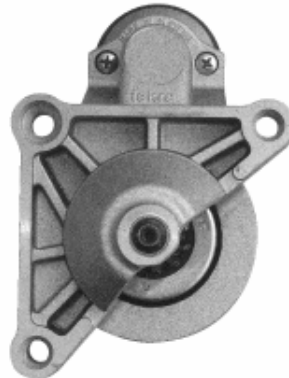

CROSS REFERENCES

BOSCH: 0120689545
CUMMINS: 3 284 390
MAN: 51 26101 7210
MTU: 0091 54 54 02
MWM-DIESEL: 01180101

NOTE: Alternator with insulated ground!

NEW ALTERNATOR

Aftermarket P/N: IA 1094
O.E. P/No: 11.203.231
Type No.: AAT1329
Technical specification: 28V 140A

CROSS REFERENCES

BOSCH: 0123512500
HELLA: CA 1493 IR
JOHN DEERE (D): AL 111 676, AL 114 093

NEW ALTERNATOR

Aftermarket P/N: 1096
O.E. P/No: 11.203.232
Type No.: AAT1330
Technical specification: 28,5V 140A

Aftermarket P/N: IS 1066
O.E. P/N: 11.131.186
Type No.: AZE1230
Technical specification: 12V 1,0kW z8

APPLICATIONS

Engines
YANMAR DIESEL ENGINE
L 100 AE , L 40 AE , L 48 AE , L 60 AE , L 70 AE , L 75
AE, L 90 AE

CROSS REFERENCES

YANMAR DIESEL ENGINE: 114362-7701

NEW STARTER MOTOR

Aftermarket P/N: IS 1075
O.E. P/N: 11.131.232
Type No.: AZE2151
Technical specification: 12V 1,4kW
z11

APPLICATIONS

Passenger cars

CITROEN