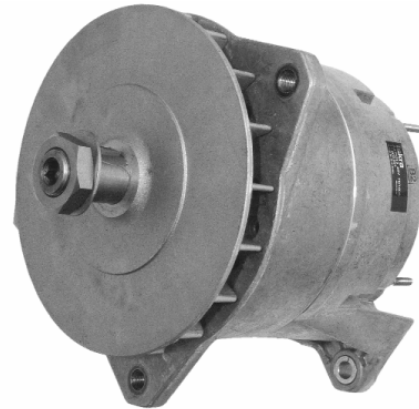

NOTE: Alternator with 7-groove pulley

NEW ALTERNATOR

Aftermarket P/N: 1092
O.E. P/No: 11.203.229
Type No.: AAT1327
Technical specification: 28V 120A

APPLICATIONS

Trucks, buses

KAESSBOHRER

SETRA S210/S211H/S212H, SETRA S213H,HR,RL,
SETRA S214/S215H,HD, SETRA S215HR,RL,SL,UL,
SETRA S216HDS, SETRA S228DT, SETRA S250 Spezial,
SETRA S300N/NC, SETRA S309HD, SETRA S312HD,
SETRA S312HD, SETRA S313UL, SETRA S315HD,HDH

CROSS REFERENCES

BOSCH: 0120689526, 0986039140

KAESSBOHRER: 7 421 345 000

NEW ALTERNATOR

Aftermarket P/N: IA 1093
O.E. P/No: 11.203.230
Type No.: AAT1328
Technical specification: 28V 120A

APPLICATIONS

CUMMINS, MAN, MTU, MWM-DIESEL

Aftermarket P/N: IA 1101
O.E. P/No: 11.203.237
Type No.: AAT1335
Technical specification: 28,5V 140A

APPLICATIONS

Trucks, buses
SCANIA (SAAB-SCANIA)
K 114EB,IB, K 124EB,IB, SERIE94 K,L,N 94E

CROSS REFERENCES

BOSCH: 0120689562
SCANIA (SAAB-SCANIA): 475885

NOTE: Alternator with clockwise rotation fan!

NEW ALTERNATOR

Aftermarket P/N: 1102
O.E. P/No: 11.203.238
Type No.: AAT1336
Technical specification: 28V 140A