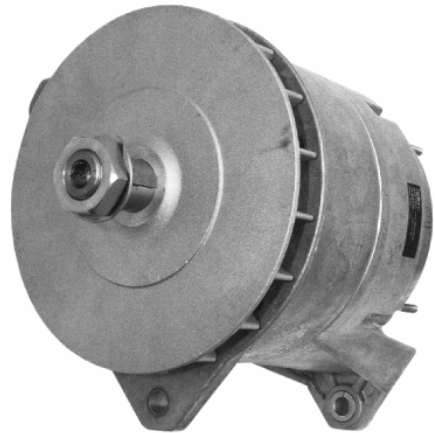

CROSS REFERENCES

BOSCH: 0120689526, 0986039140

KAESSBOHRER: 7 421 345 000

NEW ALTERNATOR

Aftermarket P/N: IA 1093
O.E. P/No: 11.203.230
Type No.: AAT1328
Technical specification: 28V 120A

APPLICATIONS

CUMMINS, MAN, MTU, MWM-DIESEL

CROSS REFERENCES

BOSCH: 0123512500
HELLA: CA 1493 IR
JOHN DEERE (D): AL 111 676, AL 114 093

NEW ALTERNATOR

Aftermarket P/N: 1096
O.E. P/No: 11.203.232
Type No.: AAT1330
Technical specification: 28,5V 140A

APPLICATIONS

KHD

CROSS REFERENCES

BOSCH: 0120689555
KHD (DEUTZ AG): 118 0894

NOTE: Alternator with insulated ground!

NEW ALTERNATOR

Aftermarket P/N: 1099
O.E. P/No: 11.203.235
Type No.: AAT1333
Technical specification: 28V 140A

APPLICATIONS

KHD, MAN

CROSS REFERENCES

BOSCH: 0120689557
KHD (DEUTZ AG): 118 1180
MAN: 51 26101 7222

NOTE: Alternator with insulated ground!

NEW ALTERNATOR

Aftermarket P/N: IA 1100
O.E. P/No: 11.203.236
Type No.: AAT1334
Technical specification: 28V 140A