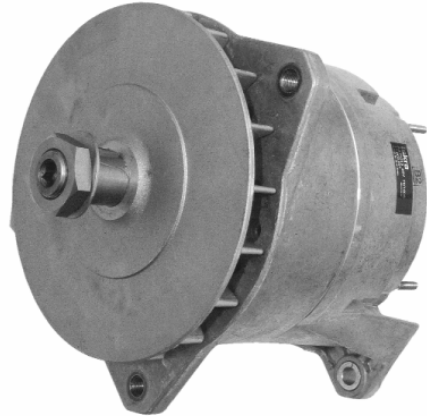

NEW ALTERNATOR

Aftermarket P/N: IA 1106
O.E. P/No: 11.203.242
Type No.: AAT1340
Technical specification: 28,5V 140A

APPLICATIONS

Trucks, buses

MAN

11.190HOCL, 11.230HOCL, 11.220HOCL, 13t-18t .220, 13t-18t .230, 14.220 HOCL-NL, 18.260 HOCL, 18.320 HOCL, 18.360 HOCL, 18.370 HOCL, 18.400 HOCL, 18.410 HOCL, 18.420 HOCL, 18.460 HOCL, 24.310 HOCLNL, 24.350 HOCLN, 24.400 HOCLN, 24.410 HOCLN, 24.460 HOCLN, ALE , EM 220, FRH 352, FRH 402, NG 232, NG 262, NG 263, NG 263F, NG 312, NG 313, NG 313F, NG 333, NG 353, NG 363F, NL 223, NL 223F, NL 232, NL 233, NL 262, NL 263, NL 263F, NL 283, NL 283F, NL 312, NL 312F, NL 313, NL 313F, NL 353, NL 363, NM 152, NM 223F, NM 283F, NU 233, NU 243, NU 263, NU 283, NU 313, NU 353, NU 363, RH 352 Lion's Coach, RH 352 Lion's Star, RH 402 Lion's Coach, RH 402 Lion's Star, RH 403 Lion's Top Coach, RH 463 Lion's Star/Top Coach, SG 312, SM 192MIDI, UL 312

CROSS REFERENCES

BOSCH: 0120689575

IVECO: 500332014

MAN: 81 26101 6086

NOTE: Alternator with clockwise rotation fan!